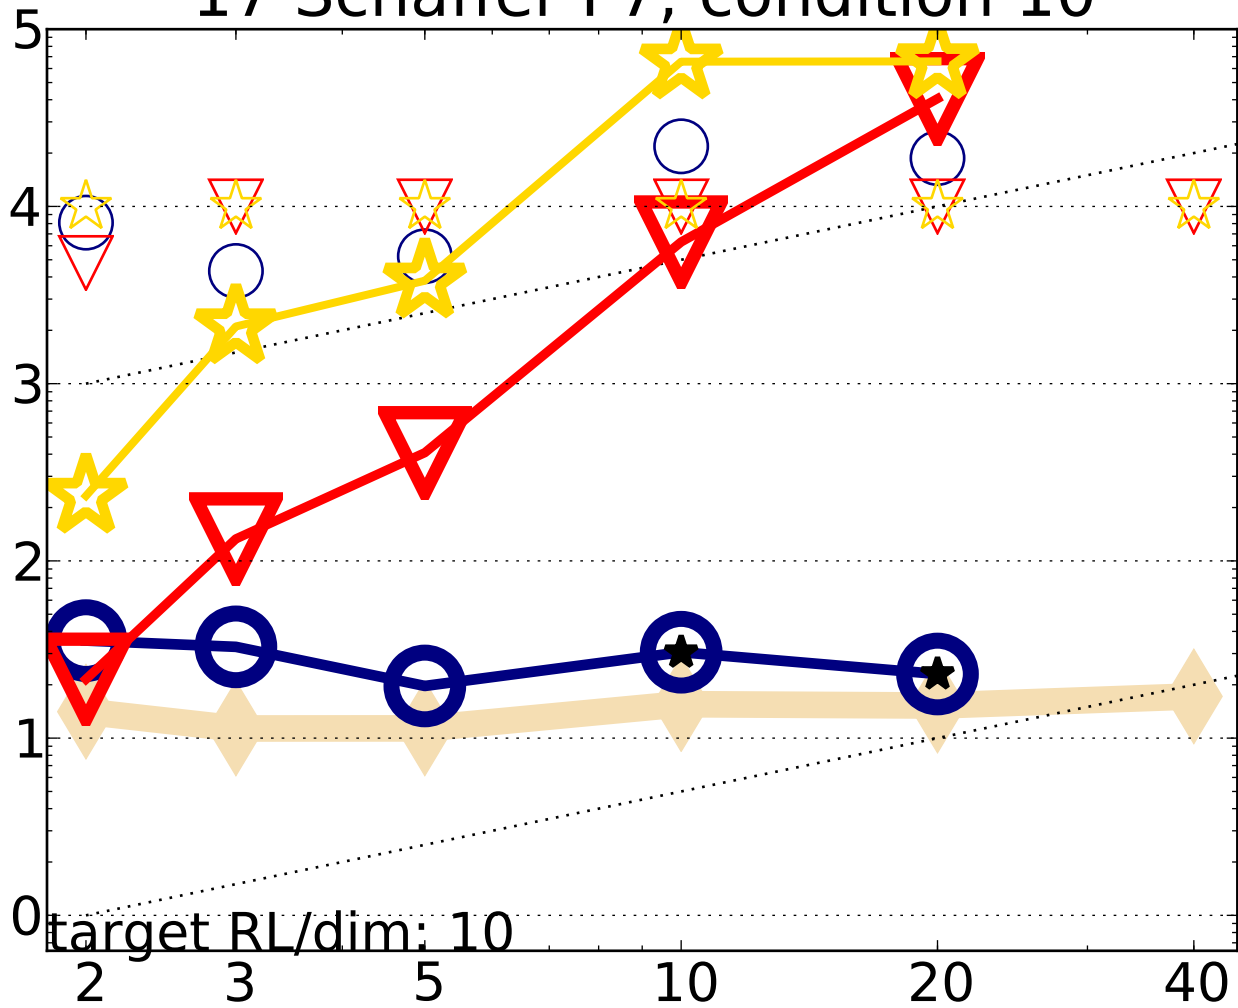

# 17 Schaffer F7, condition 10

target RL/dim: 10